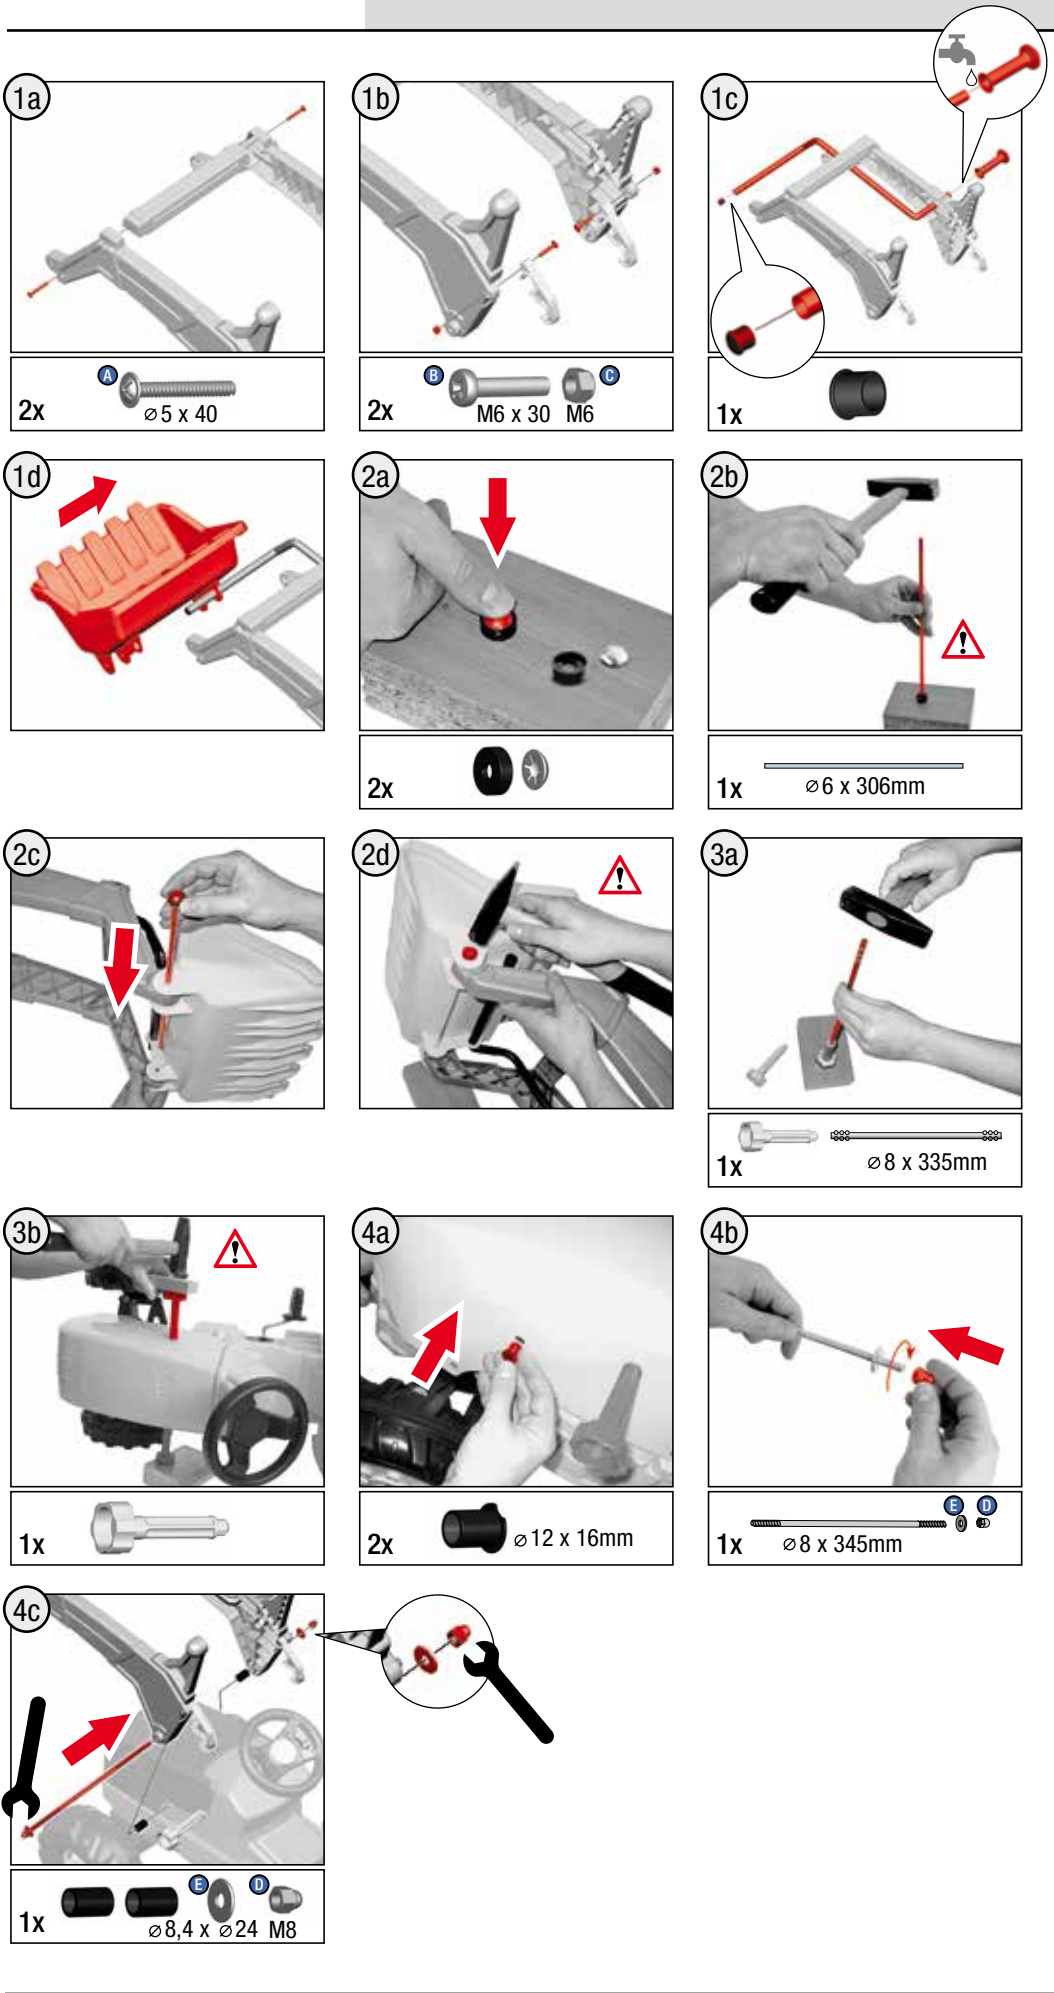

---NORTH & SOUTH AMERICA only---

180 days warranty

From the date of purchase + guaranteed spare part service

The warranty does not cover damages caused by improper use or neglect