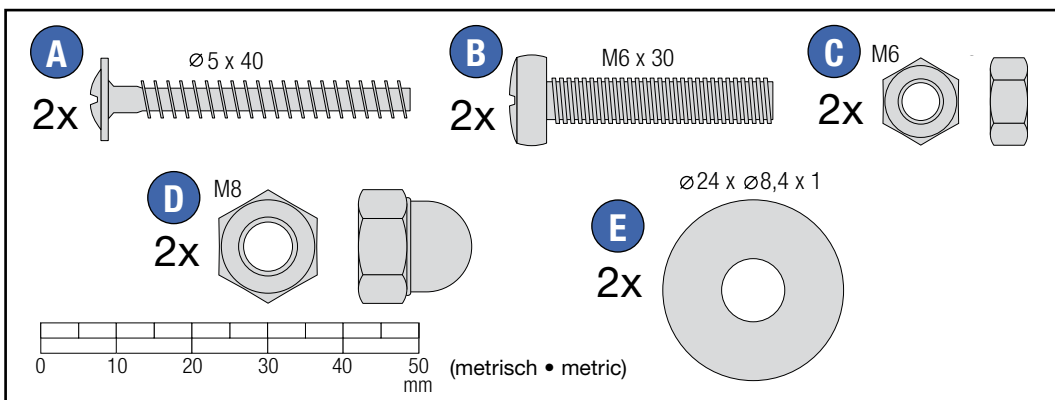

→ **		
● +10	● +26	● +47
● +12	● +30	● +51
● +13	● +37	● +54
● +20	● +40	● +70
● +22	● +41	● +75
● +23	● +44	● +80

made in Germany