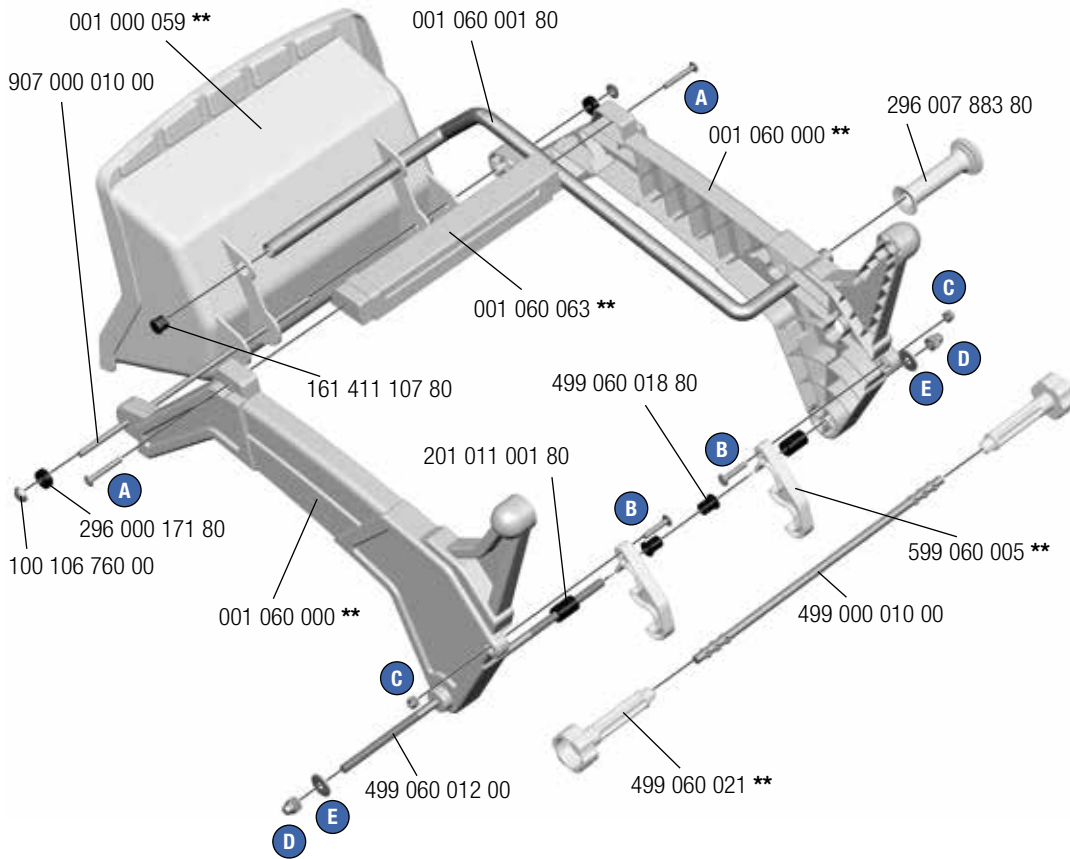

→ **		
● +10	● +26	● +47
● +12	● +30	● +51
● +13	● +37	● +54
● +20	● +40	● +70
● +22	● +41	● +75
● +23	● +44	● +80

made in Germany