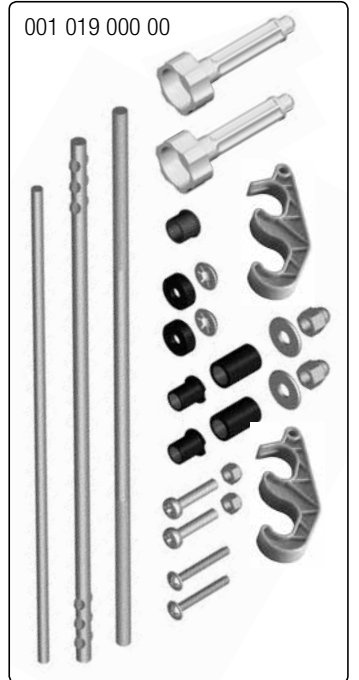

→ **		
● +10	● +26	● +47
● +12	● +30	● +51
● +13	● +37	● +54
● +20	● +40	● +70
● +22	● +41	● +75
● +23	● +44	● +80

made in Germany