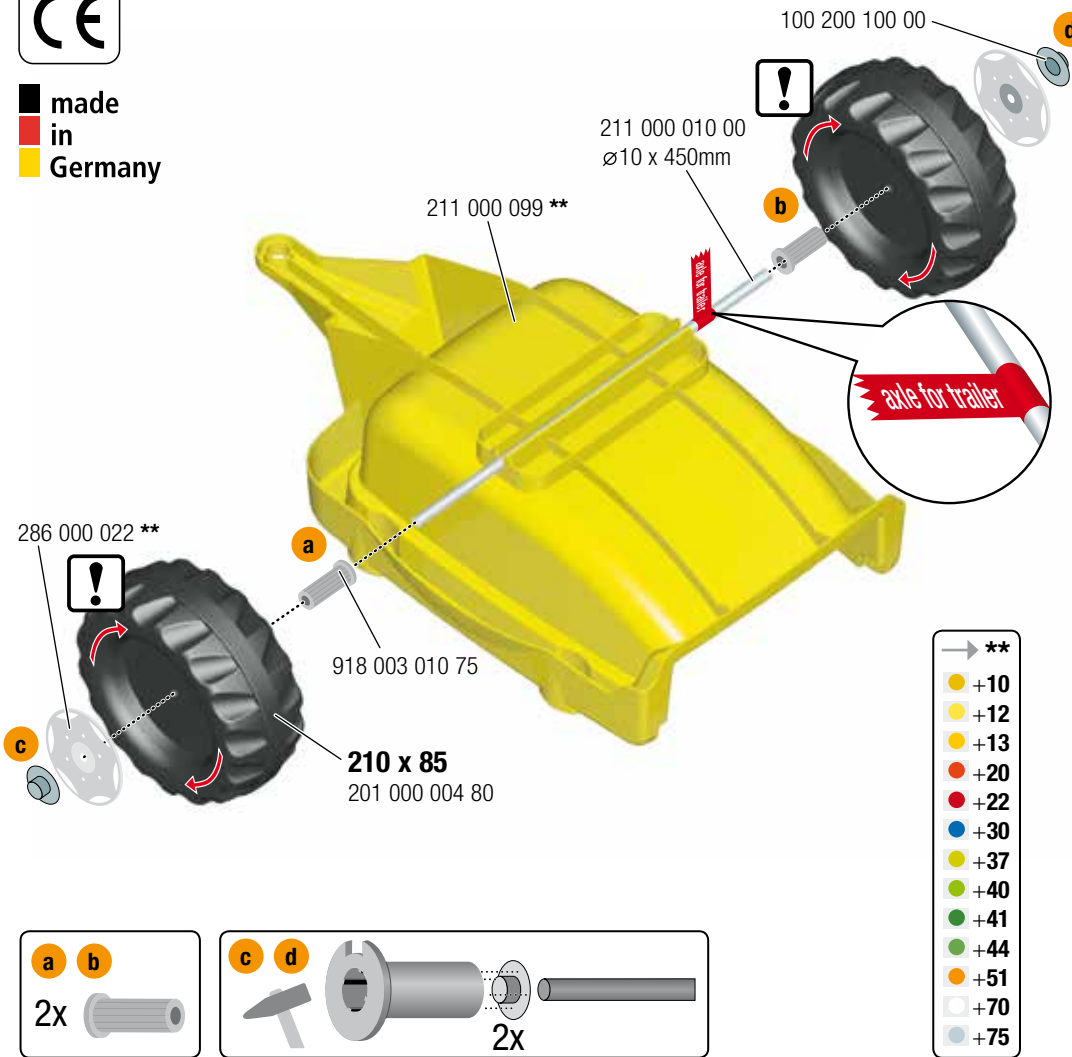

180 days warranty

From the date of purchase + guaranteed spare part service
 The warranty does not cover damages caused by improper use or neglect

WARNING

- CHOKING HAZARD - Small parts, Danger of being swallowed. Contains small parts in non assembled state. Must be assembled by adults.
- Toy is not suitable to carry children.
- If toy is defective stop using it, repairs may only be carried out by adults.
- Adult supervision required.
- Never use near steps, slopes, driveways, hills, roadways, alleys or swimming pool areas.
- Always wear shoes.
- Conforms to the requirements of ASTM Standard Consumer Safety Specification on Toy Safety, F 963.

Icon	Model	Age Range
<input checked="" type="checkbox"/>	rolly Dreiradtraktoren	05 ●●●●
<input type="checkbox"/>	rollyMinitrac	13 ●●●●
<input checked="" type="checkbox"/>	rollyKid	01 ●●●● / 02 ●●●●
<input checked="" type="checkbox"/>	rollyJunior	80 ●●●● / 81 ●●●●
<input checked="" type="checkbox"/>	rollyFarmtrac	60 ●●●● / 61 ●●●●
<input checked="" type="checkbox"/>	rollyFarmtrac Classic	03 ●●●● / 04 ●●●●
<input checked="" type="checkbox"/>	rollyFarmtrac Premium	70 ●●●● / 71 ●●●●
<input checked="" type="checkbox"/>	rollyX-Trac	03 ●●●● / 04 ●●●●
<input checked="" type="checkbox"/>	rollyTruck (Unimog)	03 ●●●●