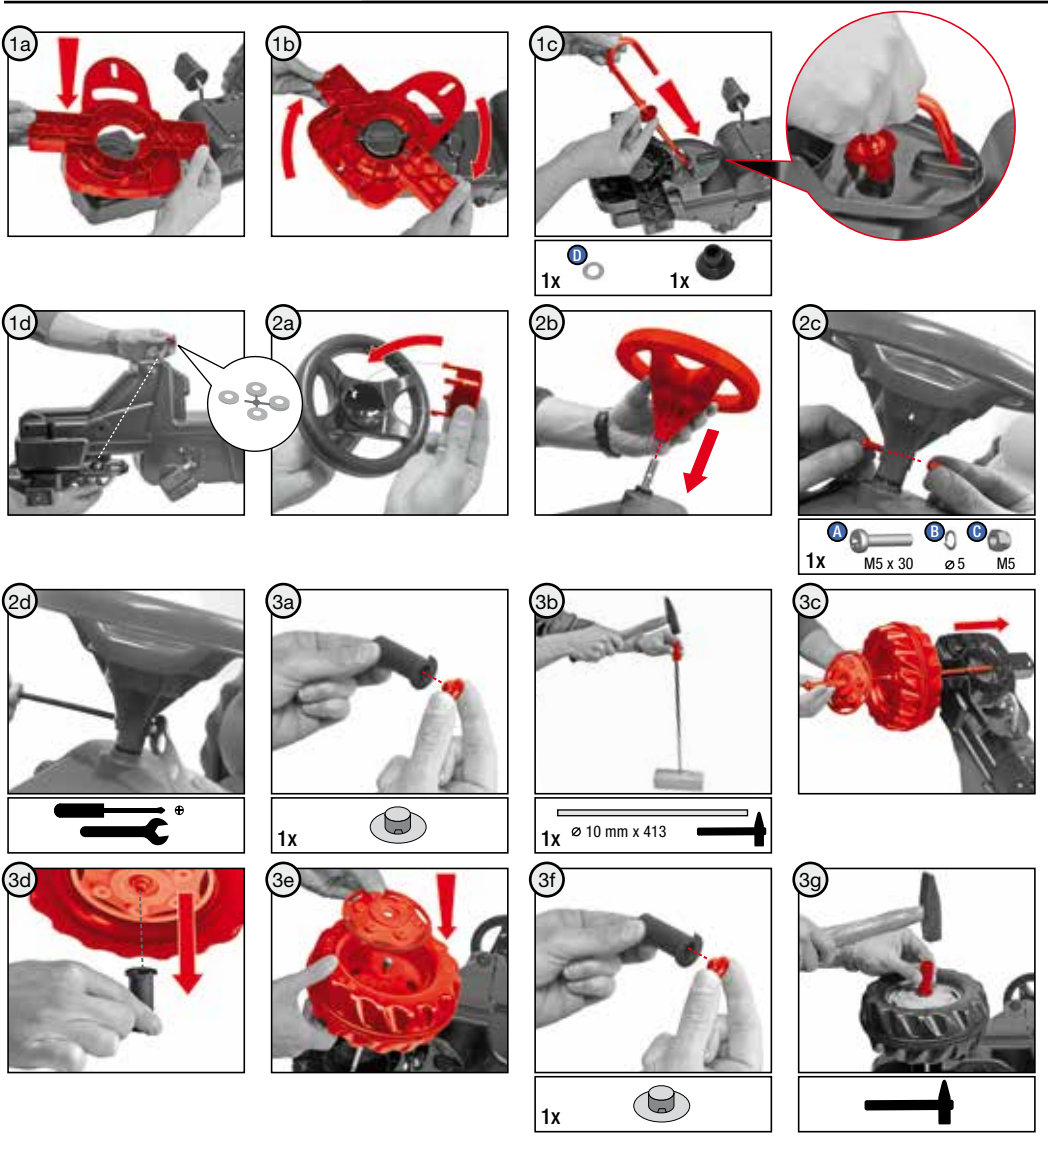

--- NORTH & SOUTH AMERICA only ---

180 days warranty

From the date of purchase +
guaranteed spare part service
The warranty does not cover damages
caused by improper use or neglect